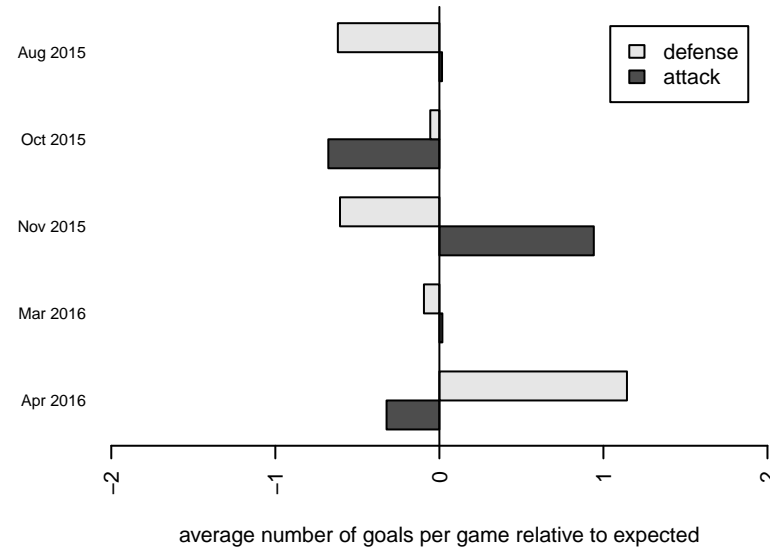

Performance relative to 13 month average