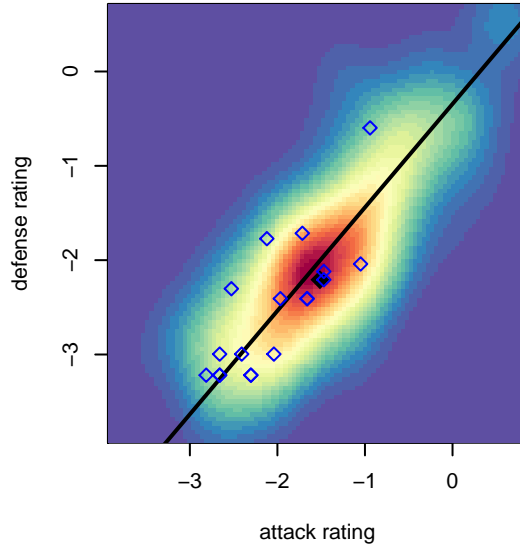

**attack and defense rating
relative to others at age
and all opponents in last 13 months**