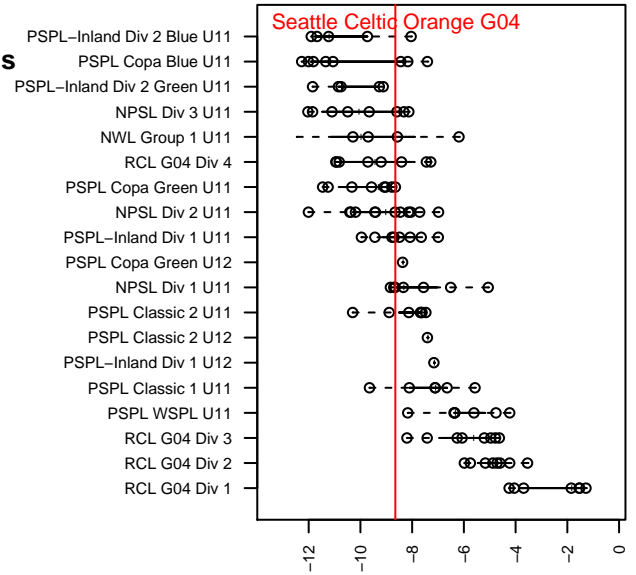

**attack and defense rating
relative to others at age
and all opponents in last 13 months**