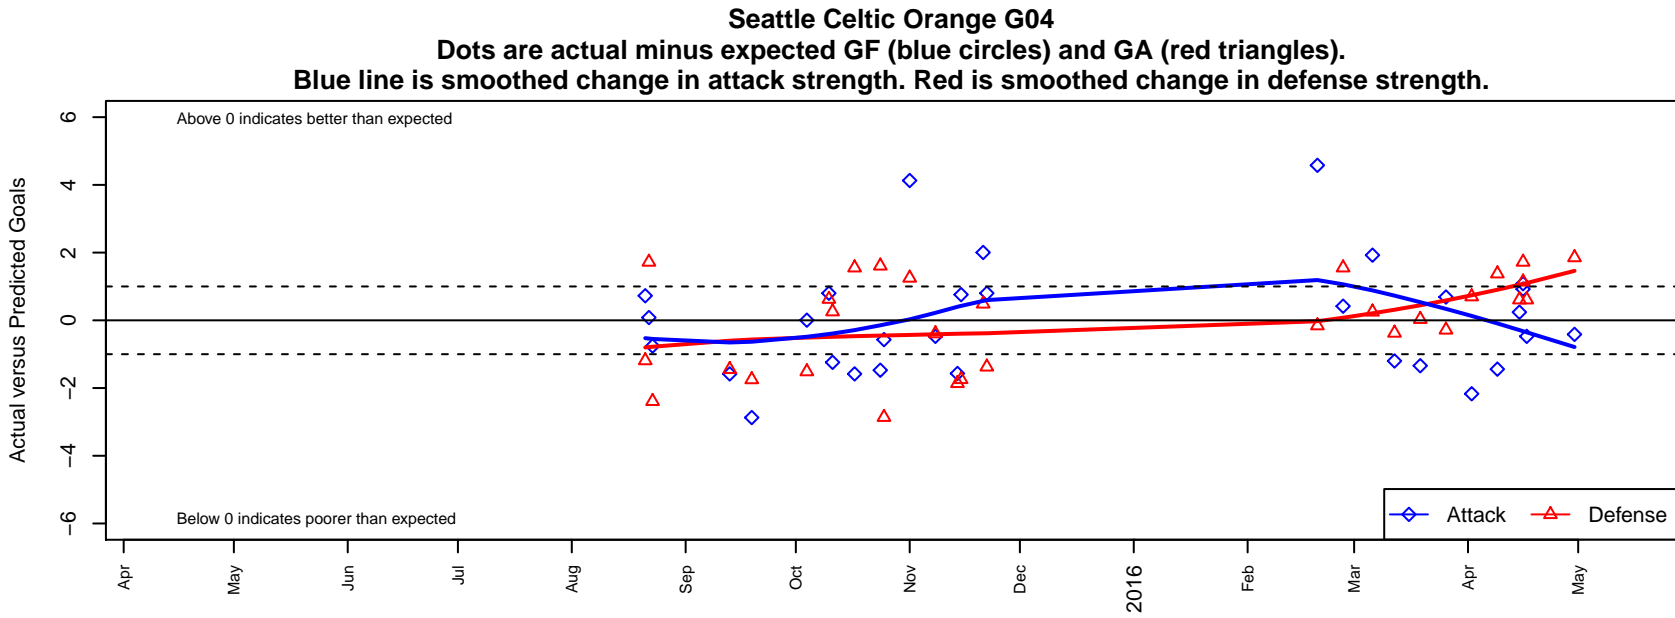

**attack and defense variance (black dot)
relative to other teams
and top 10 in region**

**attack and defense rating
relative to others at age
and all opponents in last 13 months**

Seattle Celtic Orange G04

Seattle Celtic
Seattle, WA
G04 total strength=257
attack=0.22 defense=0.11
fall league = PSPL Copa Green U11
spr league = Spr PSPL Copa U11

alt names used:
Seattle Celtic Orange [G04]
Seattle Celtic G04 Orange
Seattle Celtic G04 Orange
SEATTLE CELTIC G04 ORANGE ()

Venues played:
2015 Xtreme Cup GU11 Silver
2015 PSPL Copa Green U11
2015 Spr PSPL Copa U11
2015 WA Cup GU11 Bronze U11